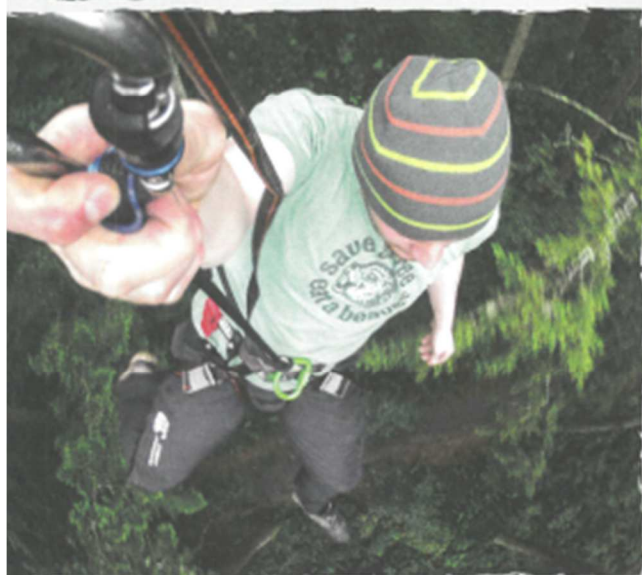

FOREST SEGWAY

Experience the forest like never before with our one-hour off-road adventure. Master new skills in our training area before hitting the trails on an all-terrain, self-balancing electric Segway.

ZIP TREKKING ADVENTURE

Feel the freedom of flight. Soar through the tree tops with the wind in your hair, and get a bird's-eye view of the forest below.

Exclusive to Grizedale Forest